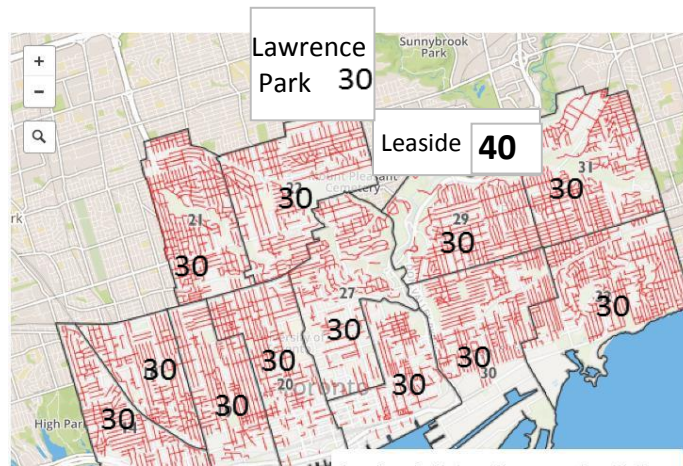

LEASIDE REDUCE SPEED to 30 km/hr

Please sign for a 30 km/hr speed limit in residential Leaside.

Did you know

The speed limit is **30 km/hr** in Downtown Toronto, the Beaches, East York,

Lawrence Park:

You can SIGN ONLINE through Change.org at <http://chng.it/s5zbTBPs> OR SIGN BELOW & place in mailbox at either 171 or 177 Parkhurst Blvd.